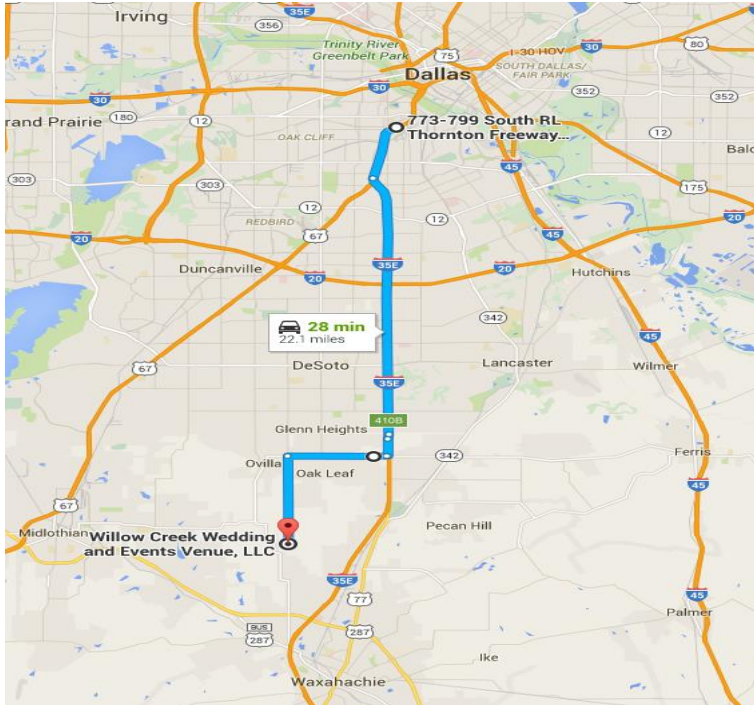

From Dallas: Option 1

Follow 35E South to Hwy 287 Exit

Stay on service road

At 4 way stop sign (Walgreens Distribution Center on corner) turn RIGHT.

Follow road approximately 3 miles

Turn RIGHT onto Westmoreland Rd.

From Dallas: Option 2

Follow 35E South to Ovilla Rd. Exit (410B)

Turn RIGHT – stay on Ovilla Rd. appx 5 miles

Turn LEFT onto Westmoreland Rd.

(no major markings – just street sign)

Stay on Westmoreland to Willow Creek